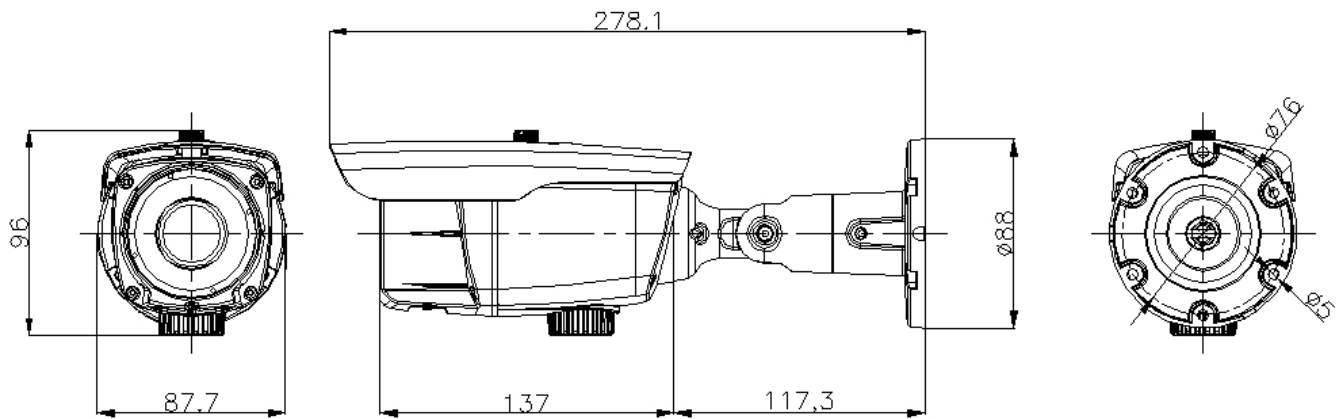

Options

- Lens : 3.6mm/ 6mm Fixed Iris lens – Digital Day & Night
- Power source : 12VDC, 12VDC/24VAC
- Heater : VN6XEH-HT [-40°C ~ 50°C(-40 °F ~ 122 °F)]

Dimension

Specification

MODEL	VN6XEH
Image sensor	1/3" Sony 960H Ex-view HAD CCD II
Effective Pixels	NTSC : 976(H) x 494(V), PAL : 976(H) x 582(V)
H. Resolution	650TV Lines(Color)/ 700TV Lines(B/W)
Synchronizing system	Internal
Scanning system	NTSC : 525 Lines PAL : 625 Lines 2:1 Interlaced
Video output	1.0Vp-p Composite 75 Ohms
S/N ratio	More than 52dB (AGC Off)
Min. Illumination	0Lux
Shutter Speed	NTSC:1/60~1/100,000 sec. PAL:1/50~1/100,000 sec.
Gamma Correction	Standard $\gamma = 0.45$
White Balance	1,800 K ~ 10,500 K Auto (ATW/ Push/ Push lock/ User 1/2, Anti CR, Manual)
Gain Control	Standard : -6dB ~ 44.8dB Auto
Smear Effect	0.005%
Power source	12VDC, 12VDC/24VAC
Operating current	120mA/12VDC(IR Off), 370mA/12VDC(IR On) 80mA/24VAC(IR Off), 220mA/24VAC(IR On)
Lens(Standard)	2.8-12mm Varifocal DC Auto Iris lens
Lens(Option)	3.6mm/ 6mm Fixed Iris lens
LED Spectrum	850nm
Viewable Distance	Up to 30M at Moonless Night
MTBF of IR	20,000 hours
Iris Control	Auto
Operating temp./Humidity	-10°C ~ 50°C (Humidity : 0% RH ~ 90% RH),

	<i>Option : -40°C ~ 50°C(-40 °F ~ 122 °F)</i>
<i>IP Rating</i>	<i>66</i>
<i>Measurement (mm)</i>	<i>87.7(W) x96(V)x278.1(L)</i>
<i>Weight (Approx. g)</i>	<i>860</i>
FUNCTION	
<i>Shutter/ AGC</i>	<i>Auto/ Manual</i>
<i>White Balance</i>	<i>ATW / Push / Push Lock / User 1, 2/ Anti CR/ Manual</i>
<i>Picture Adjust</i>	<i>Mirror(On/Off), Brightness, Contrast, Sharpness, HUE, Gain</i>
<i>Privacy Mosaic</i>	<i>On/Off (4 Zone setting available)</i>
<i>NR</i>	<i>NR Mode/ Y Level/ C Level</i>
<i>Camera ID</i>	<i>On/ Off</i>
<i>Language</i>	<i>English/ Germany/ French/ Russian/ Spanish/ Portuguese, Japanese</i>