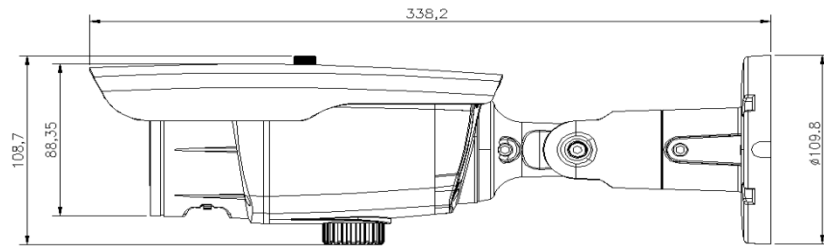

Specification

MODEL	VN7XEH
Image sensor	1/3" Sony 960H Ex-view HAD CCD II
Effective Pixels	NTSC : 976(H) x 494(V), PAL : 976(H) x 582(V)
H. Resolution	650TV Lines(Color)/ 700TV Lines(B/W)
Synchronizing system	Internal
Scanning system	NTSC : 525 Lines PAL : 625 Lines 2:1 Interlaced
Video output	1.0Vp-p Composite 75 Ohms
S/N ratio	More than 52dB (AGC Off)
Min. Illumination	0Lux
Shutter Speed	NTSC:1/60~1/100,000 sec. PAL:1/50~1/100,000 sec.
Gamma Correction	Standard $\gamma = 0.45$
White Balance	1,800 K ~ 10,500 K Auto (ATW/ Push/ Push lock/ User 1/2, Anti CR, Manual)
Gain Control	Standard : -6dB ~ 44.8dB Auto
Smear Effect	0.005%
Power source	12VDC, 12VDC/24VAC
Operating current	120mA/12VDC(IR Off), 340mA/12VDC(IR On) 80mA/24VAC(IR Off), 200mA/24VAC(IR On)
Lens(Standard)	2.8-12mm Varifocal DC Auto Iris lens
Lens(Option)	5-50mm Varifocal DC Auto Iris lens 6mm/ 8mm Fixed Iris lens
LED Spectrum	850nm
Viewable Distance	Up to 50M/5-50mm lens, 30M/2.8-12mm lens at Moonless Night
MTBF of IR	20,000 hours
Iris Control	Auto
Operating temp./Humidity	-10°C ~ 50°C (Humidity : 0% RH ~ 90% RH),

	<i>Option : -40°C ~ 50°C(-40 °F ~ 122 °F)</i>
<i>IP Rating</i>	<i>66</i>
<i>Measurement (mm)</i>	<i>101(W) x108.7(V)x338(L)</i>
<i>Weight (Approx. g)</i>	<i>1,200</i>
FUNCTION	
<i>Shutter/ AGC</i>	<i>Auto/ Manual</i>
<i>White Balance</i>	<i>ATW / Push /Push Lock / User 1, 2/ Anti CR/ Manual</i>
<i>Picture Adjust</i>	<i>Mirror(On/Off), Brightness, Contrast, Sharpness, HUE, Gain</i>
<i>Privacy Mosaic</i>	<i>On/Off (4 Zone setting available)</i>
<i>NR</i>	<i>NR Mode/ Y Level/ C Level</i>
<i>Camera ID</i>	<i>On/ Off</i>
<i>Language</i>	<i>English/ Germany/ French/ Russian/ Spanish/ Portuguese, Japanese</i>