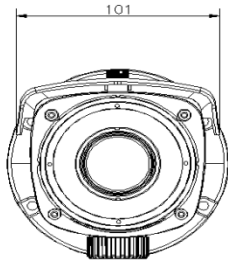

Specification

MODEL	VN7XEH
Image sensor	1/3" Sony 960H Ex-view HAD CCD II
Effective Pixels	NTSC : 976(H) x 494(V), PAL : 976(H) x 582(V)
H. Resolution	650TV Lines(Color)/ 700TV Lines(B/W)
Synchronizing system	Internal
Scanning system	NTSC : 525 Lines PAL : 625 Lines 2:1 Interlaced
Video output	1.0Vp-p Composite 75 Ohms
S/N ratio	More than 52dB (AGC Off)
Min. Illumination	0Lux
Shutter Speed	NTSC:1/60~1/100,000 sec. PAL:1/50~1/100,000 sec.
Gamma Correction	Standard $\gamma = 0.45$
White Balance	1,800 K ~ 10,500 K Auto (ATW/ Push/ Push lock/ User 1/2, Anti CR, Manual)
Gain Control	Standard : -6dB ~ 44.8dB Auto
Smear Effect	0.005%
Power source	12VDC, 12VDC/24VAC
Operating current	120mA/12VDC(IR Off), 340mA/12VDC(IR On) 80mA/24VAC(IR Off), 200mA/24VAC(IR On)
Lens(Standard)	2.8-12mm Varifocal DC Auto Iris lens
Lens(Option)	5-50mm Varifocal DC Auto Iris lens 6mm/ 8mm Fixed Iris lens
LED Spectrum	850nm
Viewable Distance	Up to 50M/5-50mm lens, 30M/2.8-12mm lens at Moonless Night
MTBF of IR	20,000 hours
Iris Control	Auto
Operating temp./Humidity	-10°C ~ 50°C (Humidity : 0% RH ~ 90% RH),

	<i>Option : -40°C ~ 50°C(-40 °F ~ 122 °F)</i>
<i>IP Rating</i>	<i>66</i>
<i>Measurement (mm)</i>	<i>101(W) x108.7(V)x338(L)</i>
<i>Weight (Approx. g)</i>	<i>1,200</i>
FUNCTION	
<i>Shutter/ AGC</i>	<i>Auto/ Manual</i>
<i>White Balance</i>	<i>ATW / Push /Push Lock / User 1, 2/ Anti CR/ Manual</i>
<i>Picture Adjust</i>	<i>Mirror(On/Off), Brightness, Contrast, Sharpness, HUE, Gain</i>
<i>Privacy Mosaic</i>	<i>On/Off (4 Zone setting available)</i>
<i>NR</i>	<i>NR Mode/ Y Level/ C Level</i>
<i>Camera ID</i>	<i>On/ Off</i>
<i>Language</i>	<i>English/ Germany/ French/ Russian/ Spanish/ Portuguese, Japanese</i>